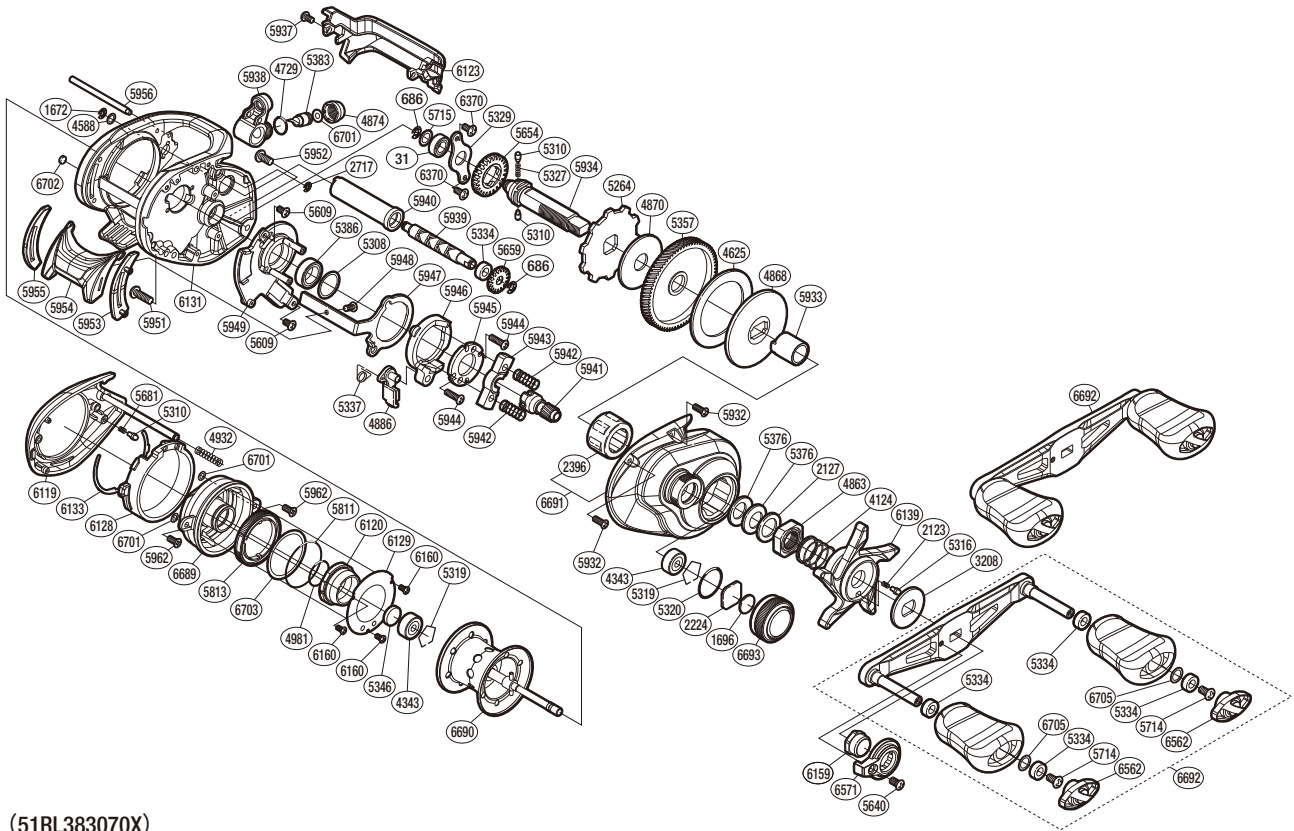

# SHIMANO

**SLX** SA-RB

**SLXMGL70XG**

(51RL383070X)

Please note that the number of adjusting washers may not be the same as shown in the exploded views.  
(Adjustment will vary with each individual product.)